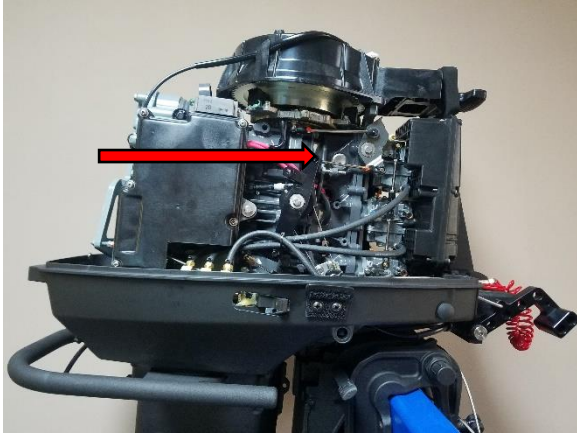

RAIDER OUTBOARDS, INC.
1855 SHEPARD DRIVE
TITUSVILLE, FL. 32780

RAIDER OUTBOARDS SERVICE BULLETIN NR. RO2019-003 (August 2, 2019)

1. Gear Ratio and Propeller Pitch applicability.
 - a. Engine Model: Raider 50 HP.
 - b. Item: Legacy lower units on the Raider 50 HP have a gear ratio of 1 to 1.11-13.24 and should utilize a 11.6" Diameter X11 pitch propeller (**Part# 3T5B645230**) for best performance. All other Raider 50 HP motors have a gear ratio of 1 to 1.52-13:25 and should utilize a 11.1" Diameter X13 pitch propeller (**Part# 3T5B645270**) for best performance. The use of other than recommended propeller will result in degraded performance.
 - c. Service Action. Identify serial numbers in current inventory against attached list and verify correct propeller is installed.
 - 1) Identify the serial number of your motor. The serial number is located on the right-side powerhead just behind the top cylinder. The label placard is silver in color, circular in shape and about the size of a 25¢ coin. (**see fig 1 and 2**)
 - 2) Identify the propeller pitch of the installed propeller on motor. Stenciled on the hub between the trailing edges of each blade. (**see fig 3 and 4**)
 - 3) Motors with the legacy lower unit may also be identified by the type of recoil starter.
 - a) Metal recoil starter is the Legacy Lower Unit with a gear ratio of 1 to 1.11-13.24 and should utilize a 11.6" Diameter X11 pitch propeller. (**see fig 5**)
 - b) Plastic recoil starter is the new Lower Unit with a gear ratio of 1 to 1.52-13:25 and should utilize a 11.1" Diameter X13 pitch propeller. (**see fig 6**)
 - 4) Verify recorded serial number against attached list. If you hold a motor in your inventory that is on the attached list, that motor is geared 1 to 1.52-13:25 and should utilize a 11.1" Diameter X13 pitch propeller.
 - 5) Stencil the lower unit on the gear case with the number 13 to designate the pitch for the propeller that should be installed. Motors that are returned to the shop for annual service will be stenciled as such. (**see fig 7 and 8**).
 - 6) Place the stencil on the right side of the lower unit, centerline on the gearcase.