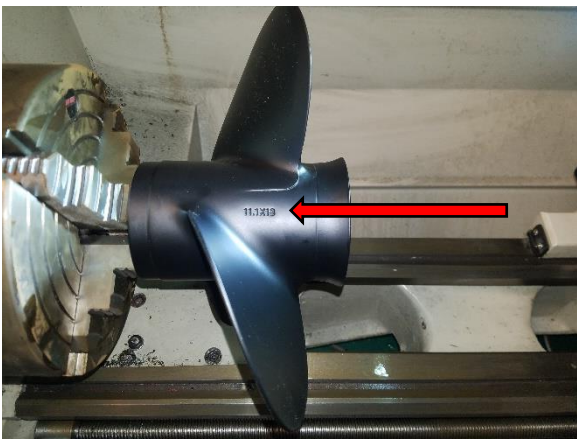

Fig 3 Propeller diameter and pitch stamp